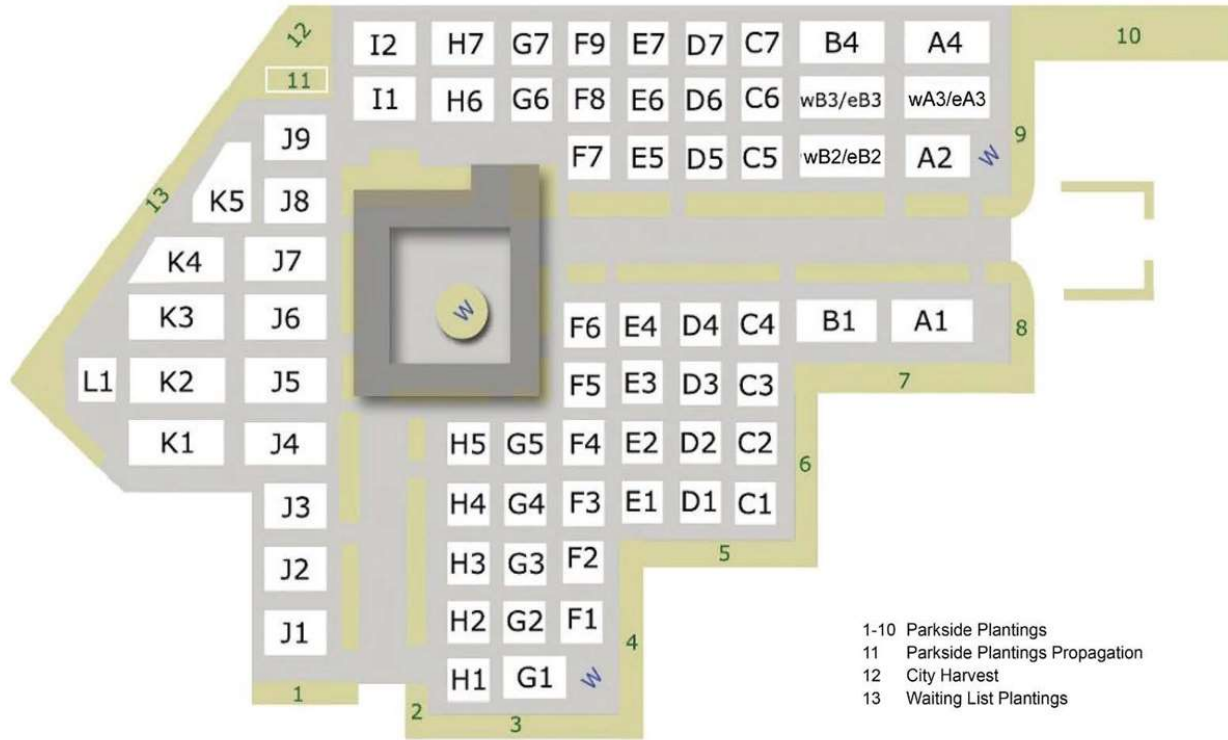

Schuylkill River Park Community Garden – 2024 Plot Assignments – Revised May 27, 2024

A-1 Matt Thomas ('29)
 A2 Kristie Cheng ('29)*
 A-3E Kat Hubbard (PP '24)*
 A-3W Ellen Stillwell (PP '24)*
 A-4 Linda Zaimis ('26)
 B-1 Daniel Connelly ('27)
 B-2E Jacob Miller ('29)
 B-2W Chariss McAfee ('27)
 B-3E Lauren Fisher (PP'24)*
 B-3W Elizabeth Heidecker PP('24)*
 B-4 Savina Reid-Herrera ('29)
 C-1 David Williams ('26)
 C-2 Kelly Chaido ('29)*
 C-3 Theo Aronson ('29)
 C-4 Sara Clemens('28)
 C-5 Scott Farrington('25)
 C-6 Alan Cohen ('24)*
 C-7 Tony Tran ('29)
 D-1 David Michie ('28)
 D-2 Meredith Adams Moore ('27)
 D-3 Fred/Priscilla Murphy ('28)
 D-4 Cricket Brosius ('24)*
 D-5 Lisa Armstrong ('24)*
 D-6 Rosa Esquenazi('29)
 D-7 Laura Mansnerus ('24)*

Dates in parentheses after plot holders' names indicate last year of eligibility for a Garden plot. Plot leases are available for a maximum of 6 one-year terms to Gardeners in good standing. "PP" indicates a Public Plotholder whose leases are not renewable. *Indicates Plotholder is in last year of eligibility for Garden plot.